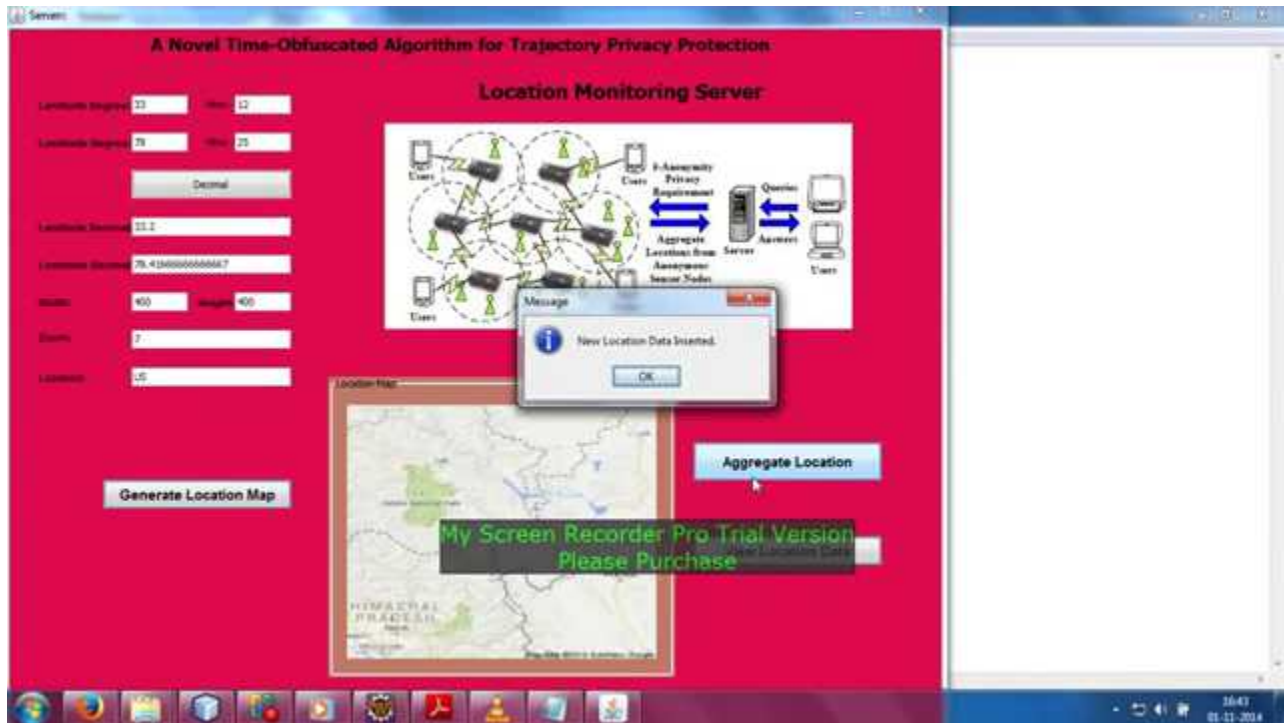

Further Details Contact: A Vinay 9030333433, 08772261612

Email: takeoffstudentprojects@gmail.com | www.takeoffprojects.com