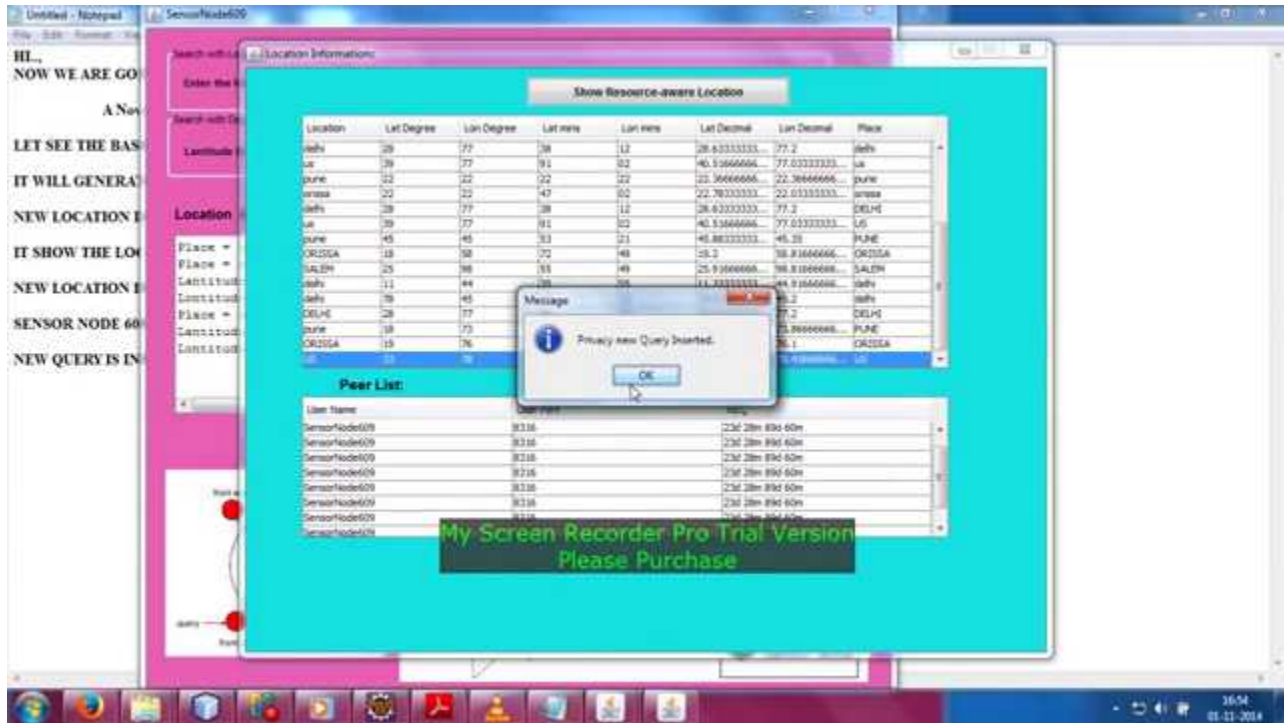

Privacy query inserted:

Further Details Contact: A Vinay 9030333433, 08772261612

Email: takeoffstudentprojects@gmail.com | www.takeoffprojects.com