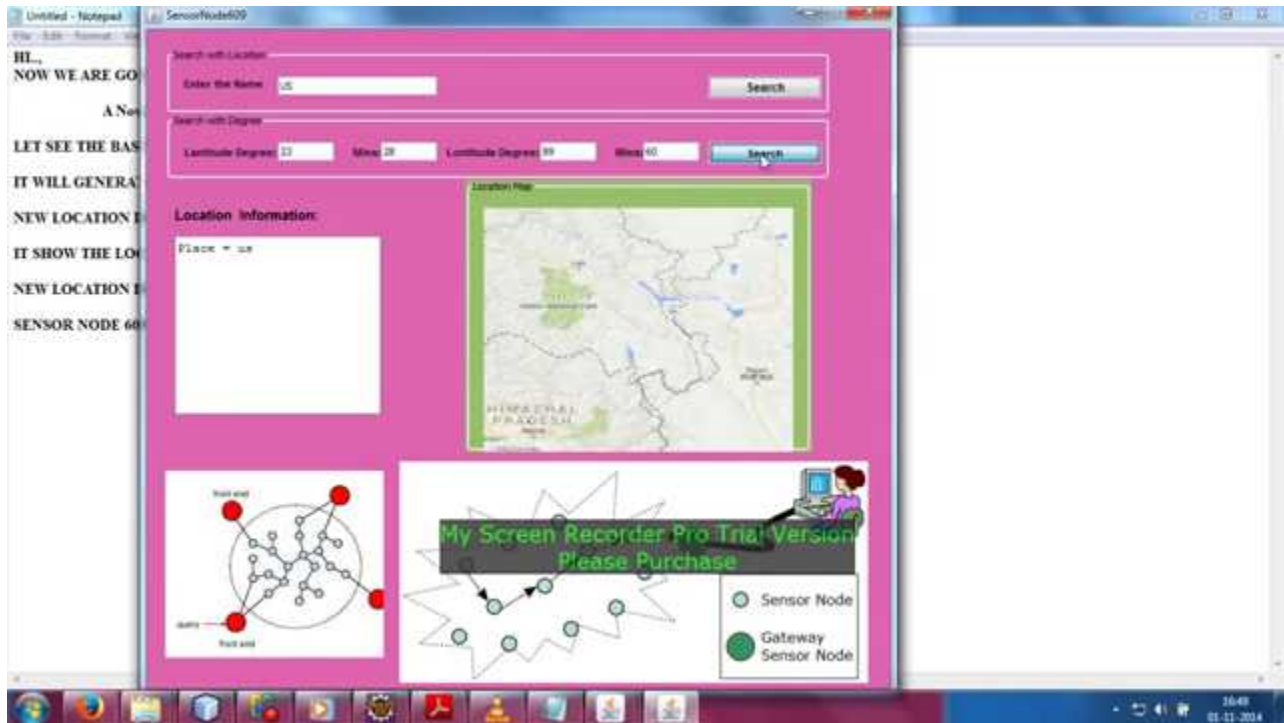

Peer list information:

Further Details Contact: A Vinay 9030333433, 08772261612

Email: takeoffstudentprojects@gmail.com | www.takeoffprojects.com

Search with degree:

Further Details Contact: A Vinay 9030333433, 08772261612