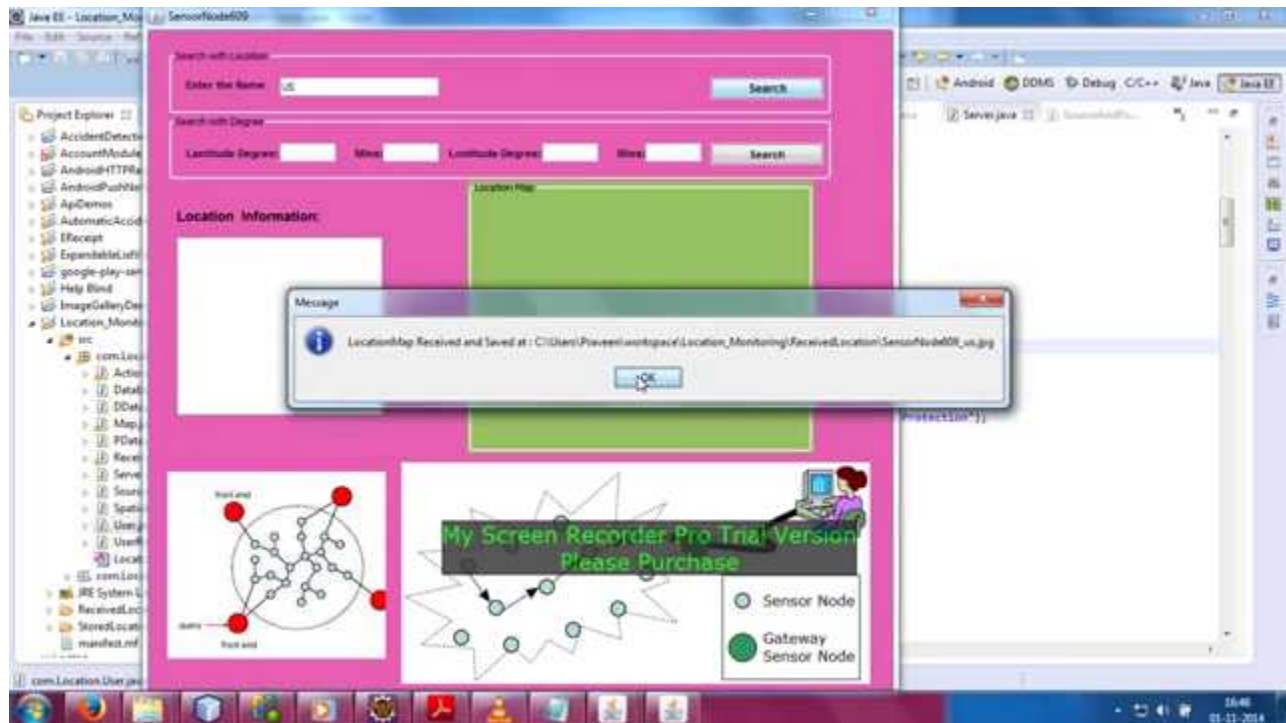

Email: takeoffstudentprojects@gmail.com | www.takeoffprojects.com

Sensor node:

Further Details Contact: A Vinay 9030333433, 08772261612

Email: takeoffstudentprojects@gmail.com | www.takeoffprojects.com

Search :