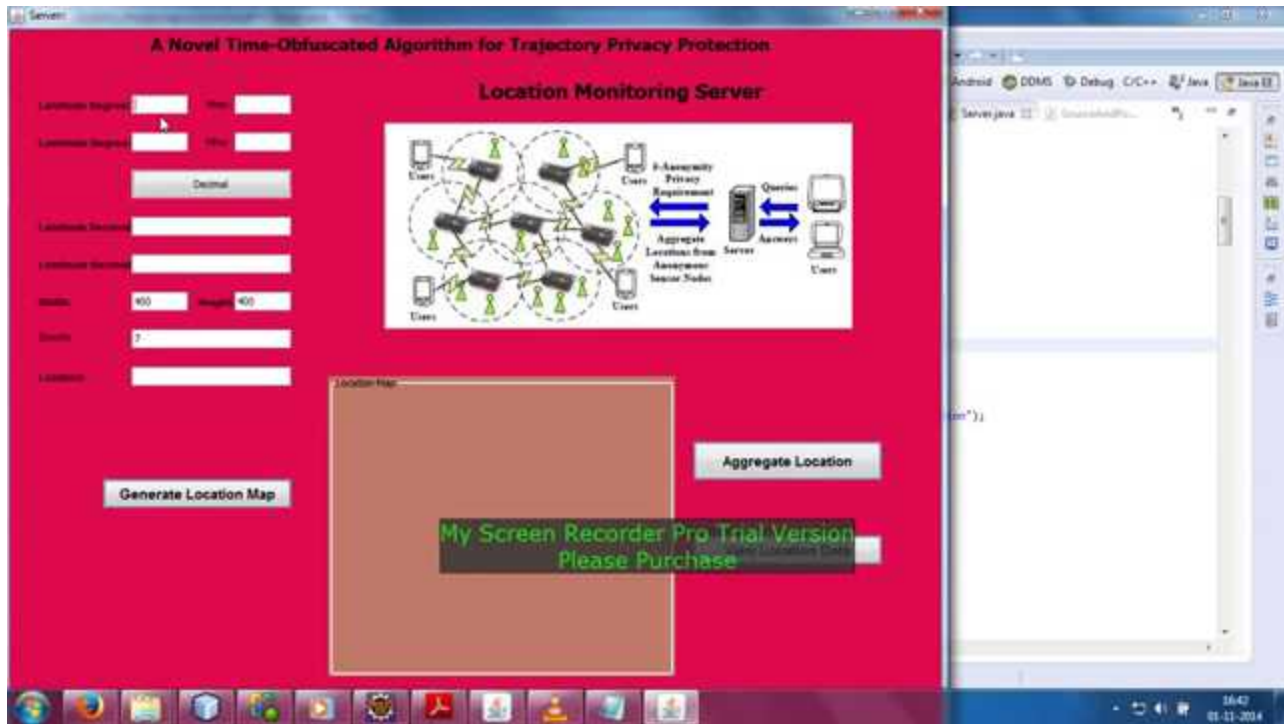

Home page:

Further Details Contact: A Vinay 9030333433, 08772261612

Email: takeoffstudentprojects@gmail.com | www.takeoffprojects.com

Generate location map:

Further Details Contact: A Vinay 9030333433, 08772261612