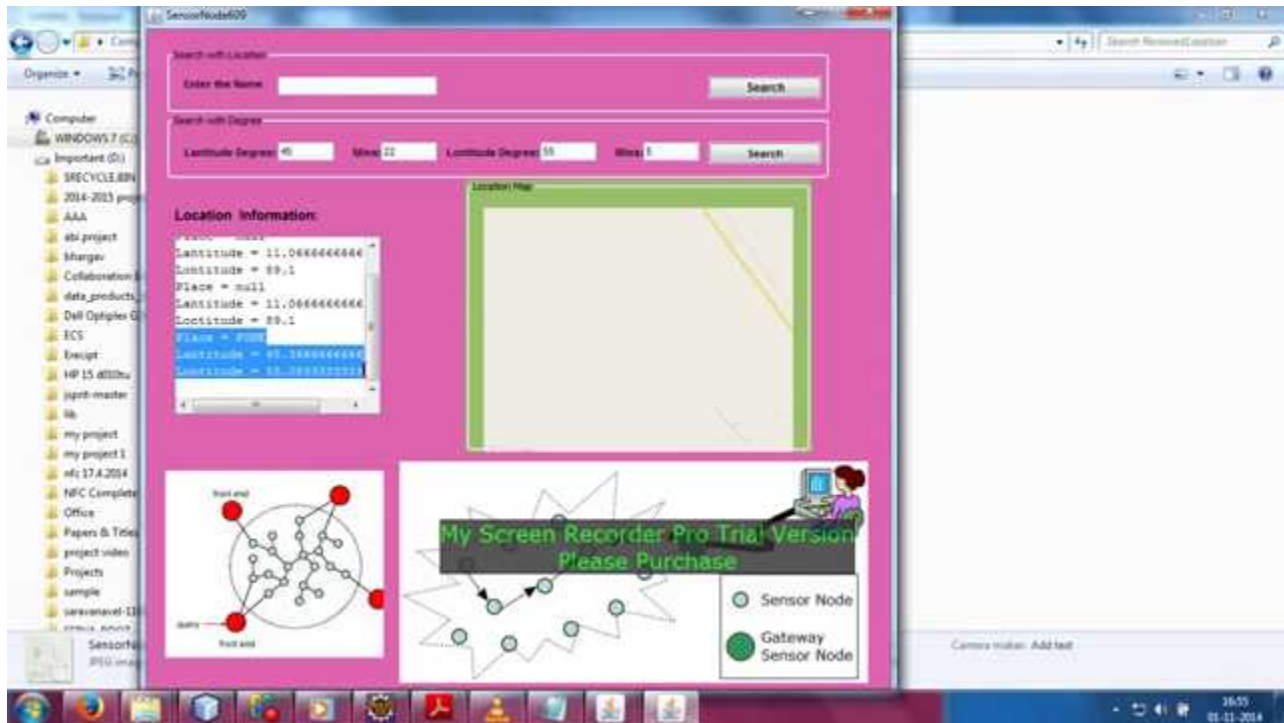

Further Details Contact: A Vinay 9030333433, 08772261612

Email: takeoffstudentprojects@gmail.com | www.takeoffprojects.com