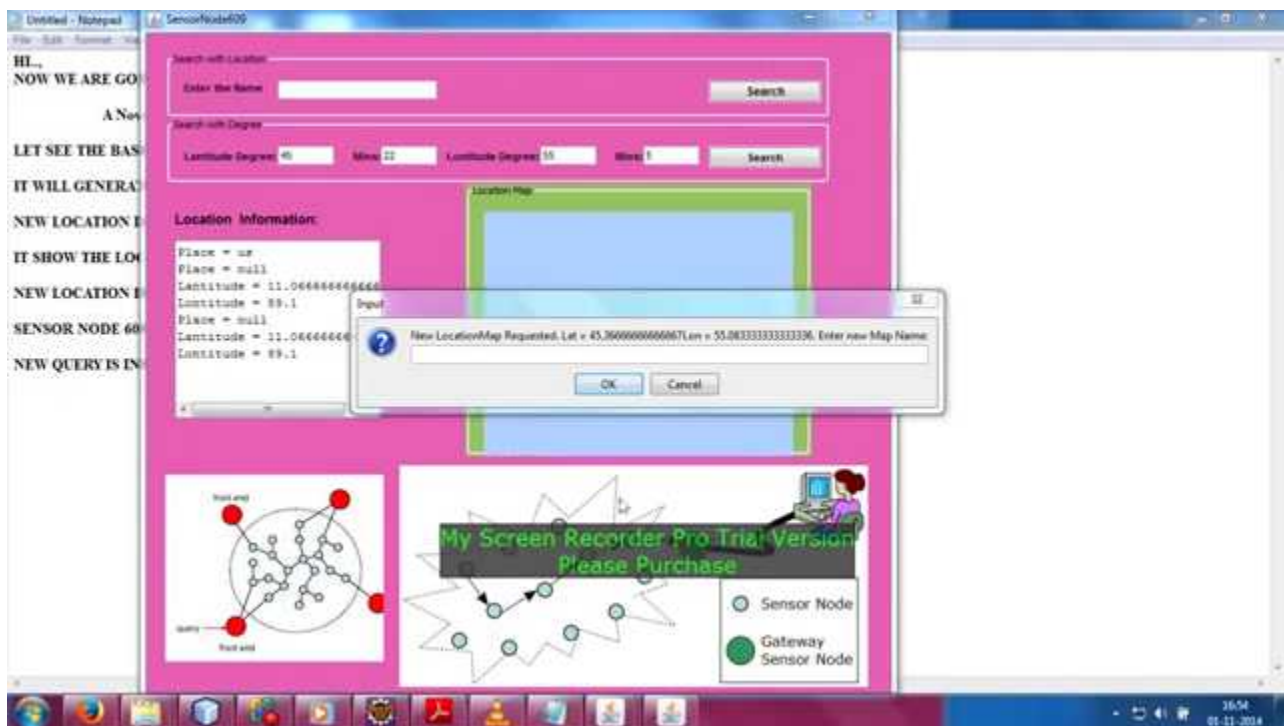

Query inserted into peerlist:

Further Details Contact: A Vinay 9030333433, 08772261612

Email: takeoffstudentprojects@gmail.com | www.takeoffprojects.com