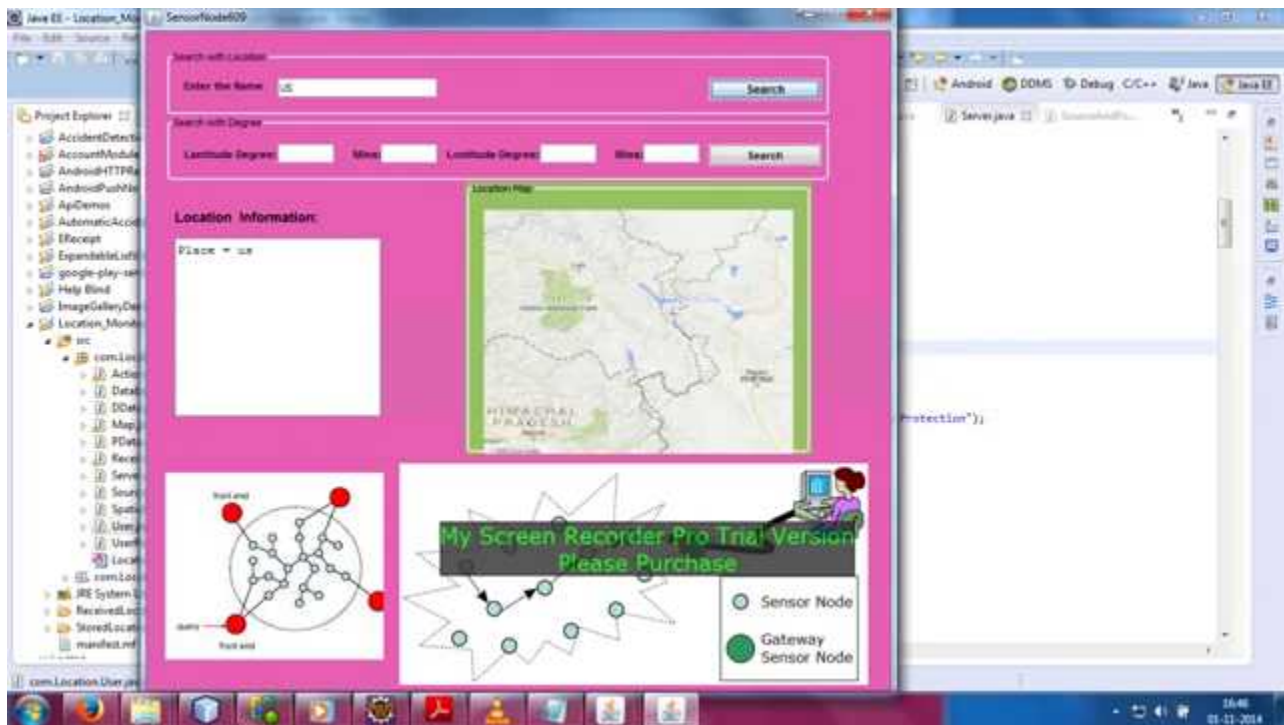

Click on ok:

Further Details Contact: A Vinay 9030333433, 08772261612

Email: takeoffstudentprojects@gmail.com | www.takeoffprojects.com