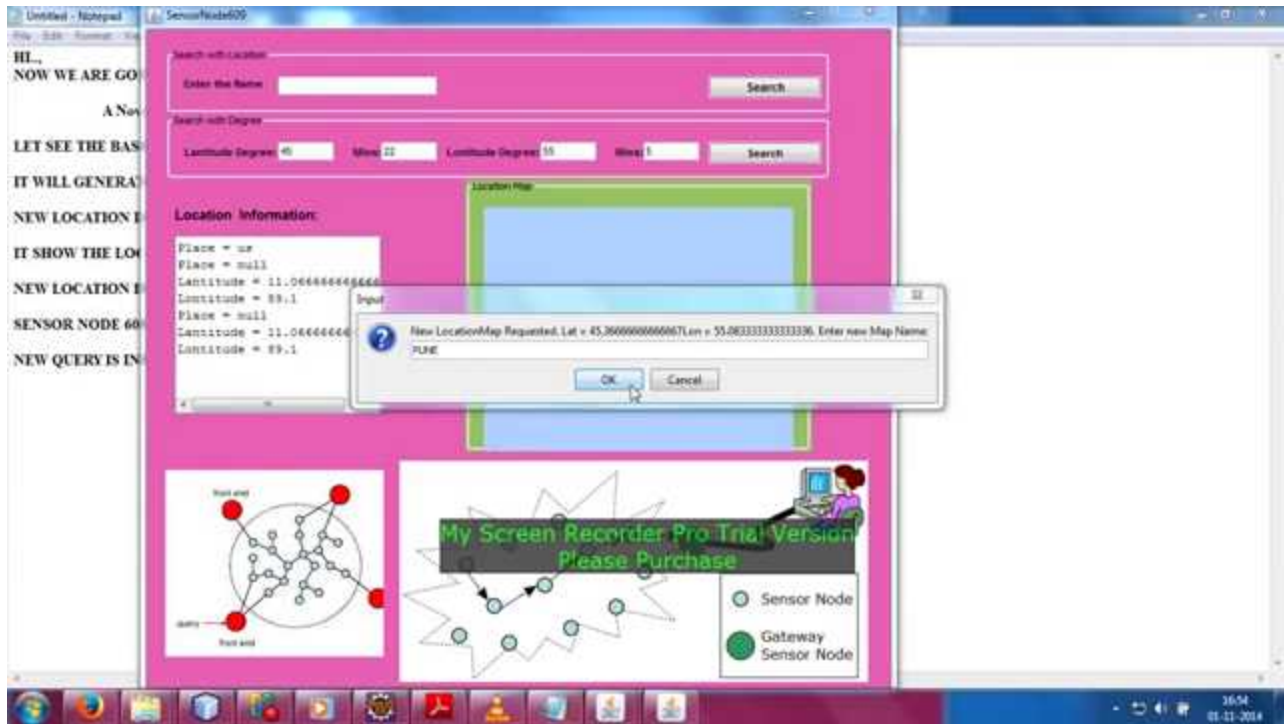

Further Details Contact: A Vinay 9030333433, 08772261612

Email: takeoffstudentprojects@gmail.com | www.takeoffprojects.com