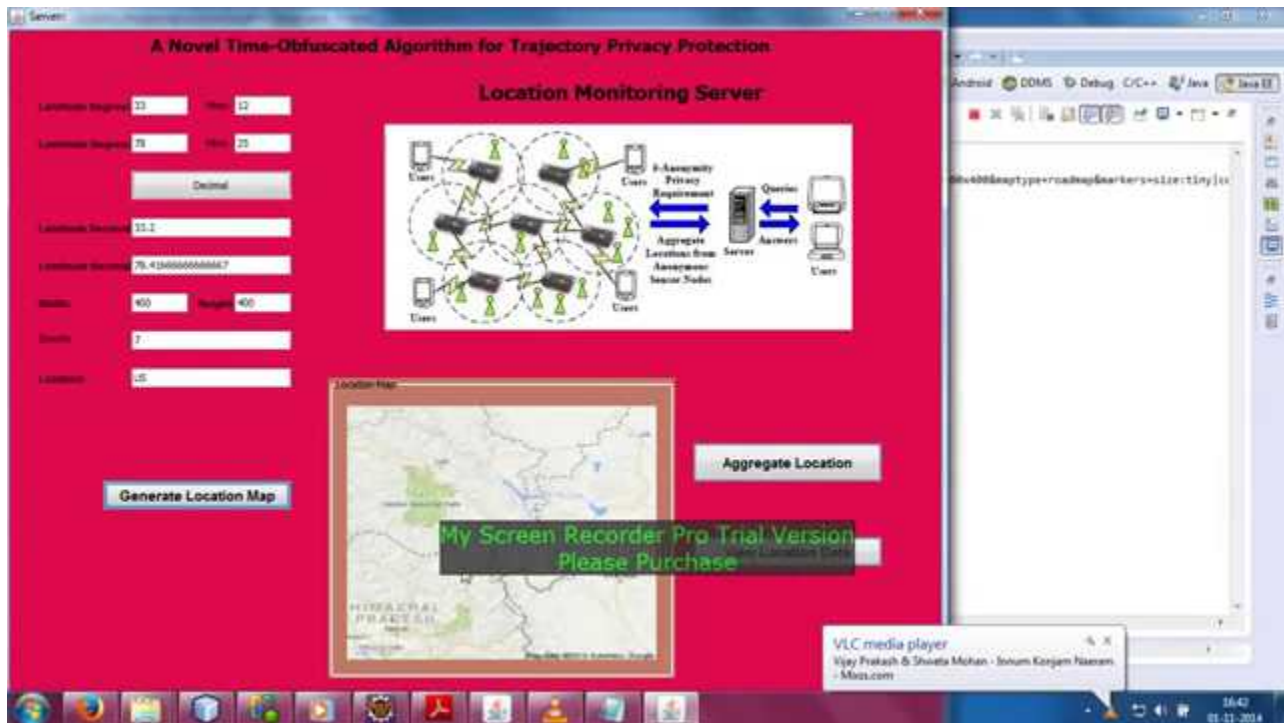

Further Details Contact: A Vinay 9030333433, 08772261612

Email: takeoffstudentprojects@gmail.com | www.takeoffprojects.com