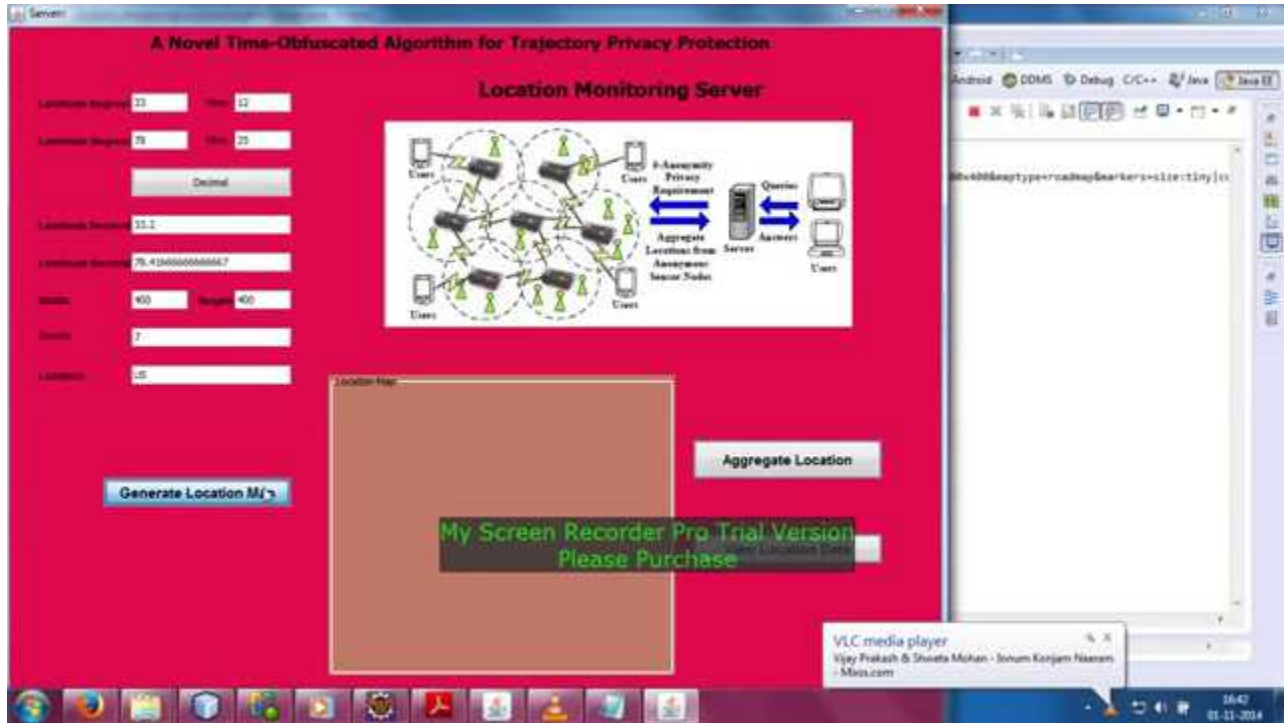

Home page:

Further Details Contact: A Vinay 9030333433, 08772261612

Email: takeoffstudentprojects@gmail.com | www.takeoffprojects.com

Generate location map:

Further Details Contact: A Vinay 9030333433, 08772261612