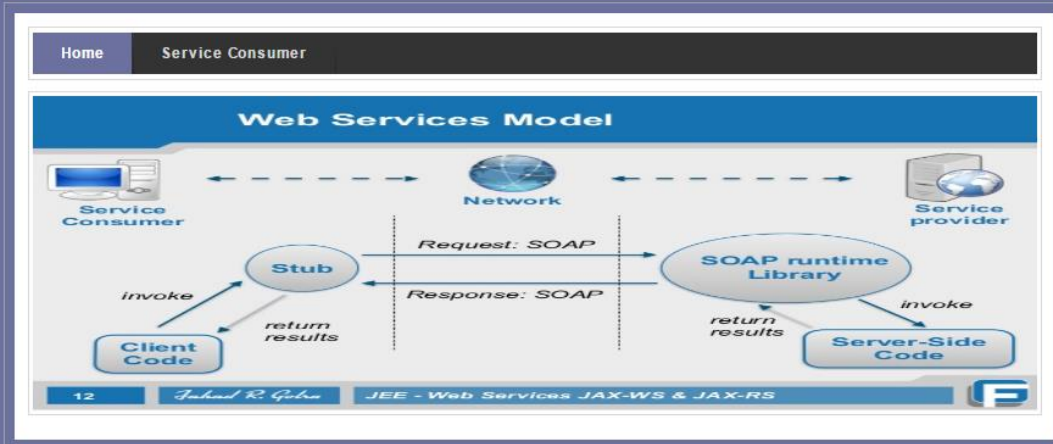

A Framework for Composing SOAP, Non-SOAP and Non-Web Services

A Framework for Composing SOAP, Non-SOAP and Non-Web Services

www.takeoff

Click on 'Service Consumer' tab to get below page

Drop down contains two services

Invoke soap service by entering one value in first text field

Upon clicking invoke soap service will call and display greeting msg

www.takeoff.in

Go back and select rest service by entering two integer values like below screen