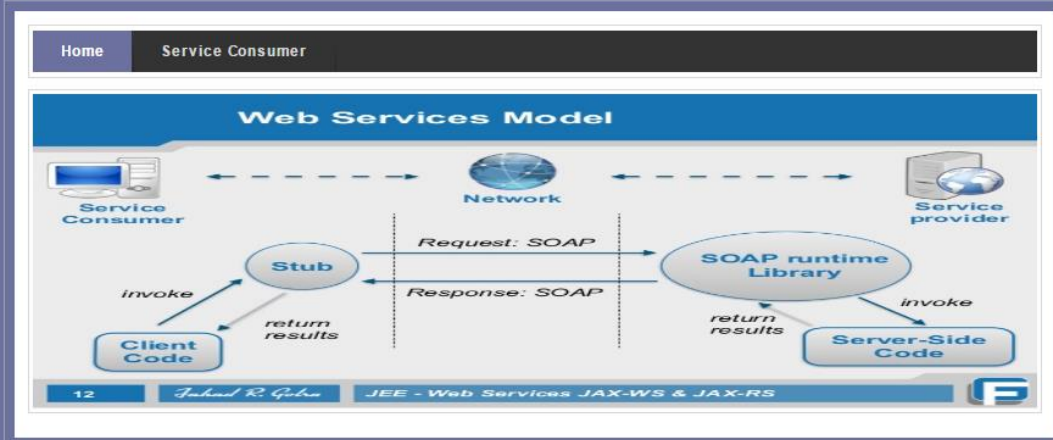

A Framework for Composing SOAP, Non-SOAP and Non-Web Services

A Framework for Composing SOAP, Non-SOAP and Non-Web Services

www.takeoff

Click on 'Service Consumer' tab to get below page

Drop down contains two services

Invoke soap service by entering one value in first text field

Upon clicking invoke soap service will call and display greeting msg

www.takeoff.in

Go back and select rest service by entering two integer values like below screen